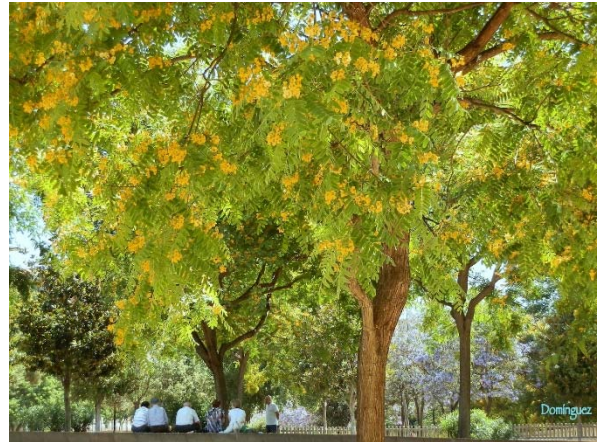

Tipuana Tipu

Tipuana tipu, also known as tipa, rosewood and pride of Bolivia, is a South American tree. It is the only member of the genus Tipuana. It was recently assigned to the informal monophyletic Pterocarpus clade within the Dalbergieae.