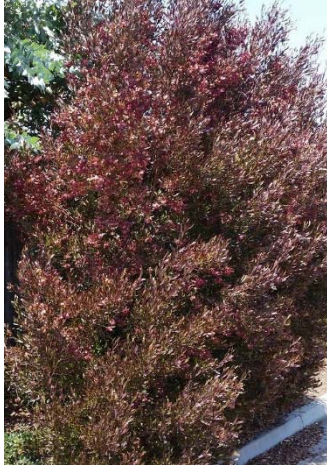

Tree Type Options

Dodonaea v. 'Purpurea'

Dodonaea v. 'Purpurea' (Purple Hopseed Bush) is a fast growing evergreen shrub that reaches 12 to 16 ft. tall and nearly as wide. It is more upright when it's young but spreads out with maturity....